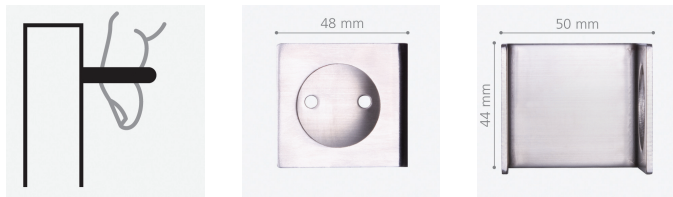

Schwinn Item 34004 Edge Pull

Design: Bodil Kjaer

Material: Stainless Steel Grade 303

Environmental Information:

1. Fully Recyclable
   - Meets RoHS Standards
2. ADA Compliant: Yes

48 x 44 x 50 mm

C/C 20 mm; #6 Wood Screw

Brushed Stainless Steel

$15.00

Order Nr. 60015