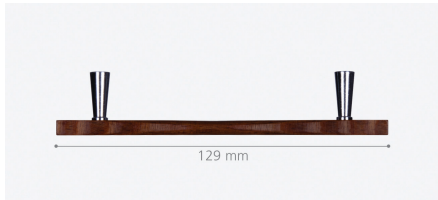

Schwinn Item 88942/96 Pull

Design: Paul McCobb

Material: Engineered Wood/Brass

Environmental Information:

1. Fully Recyclable
   - Meets RoHS Standards
2. ADA Compliant: Yes

129 x 17 x 25 mm

C/C 96 mm; M4 Thread

Wood/Brushed Brass $51.00

Order Nr. 60119

Wood/Polished Chrome $42.00

Order Nr. 60120