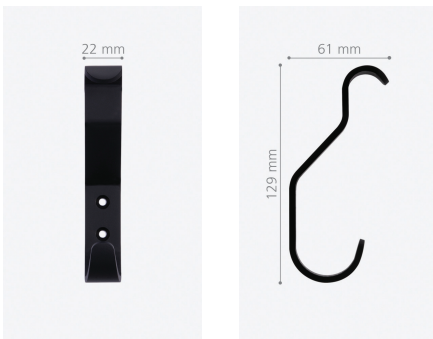

William Lescaze

Pioneer of Modernism in American Architecture

William Lescaze (1896-1969) was a Swiss-born American architect, city planner, industrial designer and teacher. After studying architecture in Switzerland, he relocated to the United States and formed a partnership with George Howe in 1929. In 1932 at Howe & Lescaze he designed the PSFS building in Philadelphia—the first international modernist skyscraper. In 1935 Lescaze established his own office in New York. His work includes the CBS building on Sunset Boulevard in Los Angeles and the Williamsburg Houses, a groundbreaking 20-building modernist housing project.

Schwinn Item 34093 Hook

Design: William Lescaze

Material: Steel/Stainless Steel

Environmental Information:

- Fully Recyclable
- Meets RoHS Standards

129 x 22 x 61 mm

C/C 20 mm; Countersunk for #6 Screw Head

Mounting Type: Front Mounted

Load Capacity: 44 lb

Provided Hardware: Screws, Anchors

Brushed Stainless Steel $20.00

Order Nr. 60144

Matte Anthracite $20.00

Order Nr. 60145

Polished Chrome $20.00

Order Nr. 60147

Dark Bronze $20.00

Order Nr. 60146

Compatible with Schwinn Item 88948 Hook Rack. 4 Hooks needed.
See pages 32-33 for details.