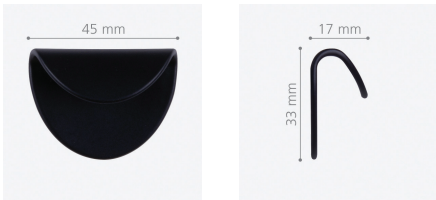

Schwinn Item 2Z367/16 Pull

45 x 33 x 17 mm

C/C 16 mm; M4 Thread

Provided Hardware: 7 mm Drill Bit, Short M4 Screws

Polished Chrome $7.00

Order Nr. 60086

Matte Black $7.00

Order Nr. 60087

Matte Gold $8.00

Order Nr. 60088