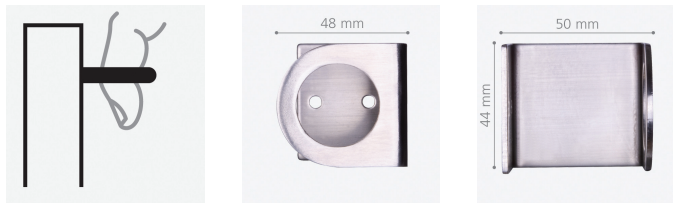

Schwinn Item 34003 Edge Pull

Design: Bodil Kjaer

Material: Stainless Steel Grade 303

Environmental Information:

1. Fully Recyclable
   - Meets RoHS Standards
2. ADA Compliant: Yes

48 x 44 x 50 mm

C/C 20 mm; #6 Wood Screw

Brushed Stainless Steel

$15.00

Order Nr. 60014