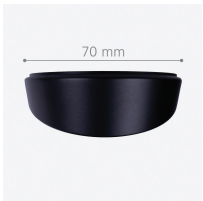

Schwinn Item 2Z347/32 Cup Pull

Design: Jens Risom

Material: Zamak

Environmental Information:

- Fully Recyclable

- Meets RoHS Standards

ADA Compliant: No

70 x 54 x 28 mm

C/C 32 mm; M4 Thread

Polished Chrome $22.00

Order Nr. 60011

Matte Black $22.00

Order Nr. 60012

Matte Gold $24.00

Order Nr. 60013