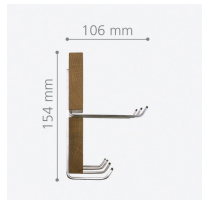

Schwinn Item 34005 Hook Rack

670 x 154 x 106 mm

Provided Hardware: None

European Walnut/Polished Chrome \$229.00

Order Nr. 60017

European Oak/Brushed Stainless Steel \$229.00

Order Nr. 60016

William Lescaze