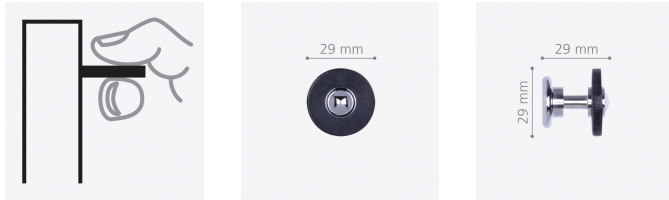

Schwinn Series 34026

Design: Michael Graves
Material: Steel/Leather
Environmental Information:
- Fully Recyclable
- Meets RoHS Standards
ADA Compliant: Yes

Schwinn Item 34026 Knob

29 x 29 mm
C/C 0 mm; M4 Thread

Polished Chrome/Brown Leather	$42.00
Order Nr. 60118	
Polished Chrome/Natural Leather	$42.00
Order Nr. 60116	
Polished Chrome/Charcoal Leather	$42.00
Order Nr. 60100