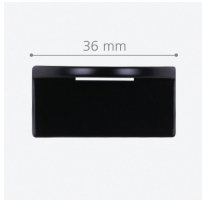

Schwinn Series 2Z365

Design: Michael Graves

Material: Zamak

Environmental Information:

- Fully Recyclable

- Meets RoHS Standards

ADA Compliant: No

Schwinn Item 2Z365/16 Knob

36 x 18 x 25 mm

C/C 16 mm; M4 Thread

Provided Hardware: 7 mm Drill Bit, Short M4 Screws

Polished Chrome	$7.00

Order Nr. 60092

Matte Black	$7.00

Order Nr. 60093

Matte Gold	$8.00

Order Nr. 60094