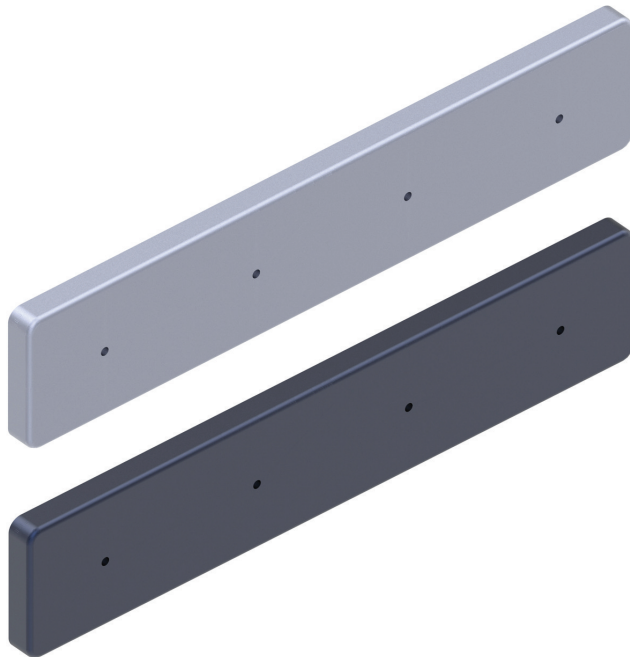

Schwinn Item 88947 Hook Rack

Material: Painted MDF

400 x 80 x 16 mm

Mounting Type: Concealed

Load Capacity: 55 lb

Provided Hardware: 4 Hook Mounting Screws, 2 Anchors, 2 Hook Screws

For use with 4 hooks each: Schwinn Items 88939, 88940 and 88941 (single hole).

Silver	$12.00
Order Nr. 59438	
Anthracite	$12.00
Order Nr. 59437	

Schwinn Item 88948 Hook Rack

Material: Painted MDF

400 x 80 x 16 mm

Mounting Type: Concealed

Load Capacity: 55 lb

Provided Hardware: 8 Hook Mounting Screws, 2 Anchors, 2 Hook Screws

For use with 4 hooks each: Schwinn Items 2Z354, 2Z360, 44683 and 34093 (C/C 20 mm).

Silver	$12.00
Order Nr. 59440	
Anthracite	$12.00