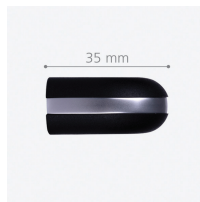

Dieter Rams

As Little Design as Possible

Dieter Rams (1932) is a German industrial designer closely associated with the consumer products company Braun and the functionalist school of industrial design. His belief in "less but better" has imbued his work with a timeless quality that continues to influence consumer product design to this day while securing Rams enduring worldwide recognition and appreciation.

Schwinn Item 44684/32 Knob

Design: Dieter Rams

Material: Thermoplastic/Aluminum

Environmental Information:

- Fully Recyclable
- Meets RoHS Standards
- ADA Compliant: No

40 x 17 x 35 mm

C/C 32 mm; M4 Thread

Black/Silver

$35.00

Order Nr. 60114