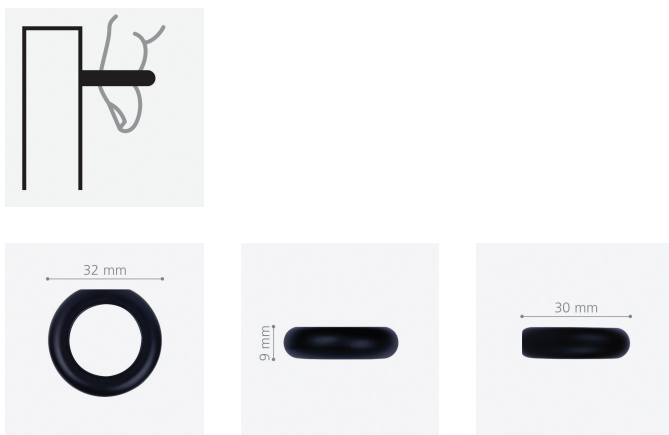

Schwinn Item 2Z350 Ring Pull

Design: Paul McCobb
Material: Zamak
Environmental Information:
- Fully Recyclable
- Meets RoHS Standards
ADA Compliant: Yes

32 x 9 x 30 mm C/C 0; M4 Thread Provided Hardware: 7 mm Drill Bit, Short M4 Screws	
Polished Chrome Order Nr. 60042	$9.00
Matte Black Order Nr. 60043	$9.00
Matte Gold Order Nr. 60044	$10.00