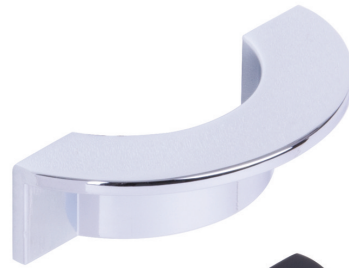

Schwinn Series 2Z365

Design: Michael Graves

Material: Zamak

Environmental Information:

- Fully Recyclable

- Meets RoHS Standards

ADA Compliant: No

Schwinn Item 2Z365/16 Knob

36 x 18 x 25 mm

C/C 16 mm; M4 Thread

Provided Hardware: 7 mm Drill Bit, Short M4 Screws

Polished Chrome	$7.00

Order Nr. 60092

Matte Black	$7.00

Order Nr. 60093

Matte Gold	$8.00

Order Nr. 60094