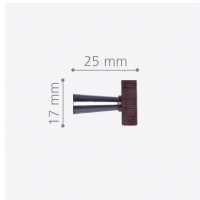

Schwinn Item 88942/96 Pull

Design: Paul McCobb

Material: Engineered Wood/Brass

Environmental Information:

1. Fully Recyclable
   - Meets RoHS Standards
2. ADA Compliant: Yes

129 x 17 x 25 mm

C/C 96 mm; M4 Thread

Wood/Brushed Brass $51.00

Order Nr. 60119

Wood/Polished Chrome $42.00

Order Nr. 60120