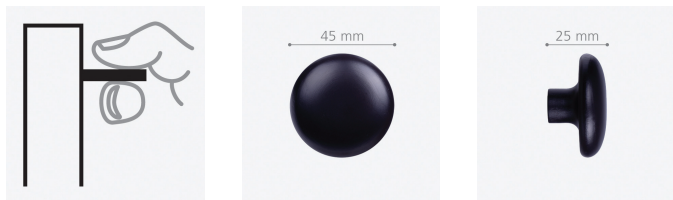

Schwinn Series 88940

Design: Nanna Ditzel
 Material: Beech Wood
 Environmental Information:
 - Fully Recyclable

Schwinn Item 88940-30 Hook/Knob

30 x 40 mm

C/C 0 mm; M4 Thread

Mounting Type: Concealed

Provided Hardware: M4 Screw, M4 Mounting Bolt