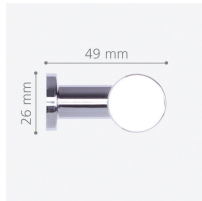

31 x 26 x 49 mm

C/C 0 mm; M4 Thread

Polished Chrome

\$31.00

Order Nr. 60098

Schwinn Item 34018/96 Pull

132 x 26 x 49 mm

C/C 96 mm; M4 Thread