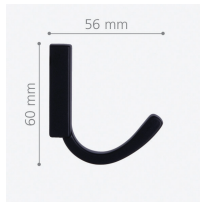

August Schatte

Anonymous Company Design

August Schatte was an aluminum die cast manufacturer in Germany. The hook designs included in Schwinn Originals are based on a vintage coatrack that was probably a company design from the 1940s.

Schwinn Item 2Z354 Hook

Design: August Schatte

Material: Zamak

Environmental Information:

- Fully Recyclable
- Meets RoHS Standards

20 x 60 x 56 mm

C/C 20 mm; Countersunk for #8 Screw Head

Mounting Type: Concealed

Load Capacity: 44 lb

Provided Hardware: None

Polished Chrome $18.00

Order Nr. 60045

Matte Black $18.00

Order Nr. 60046

Matte Gold $19.00

Order Nr. 60047

Compatible with Schwinn Item 88948 Hook Rack. 4 Hooks needed.
See pages 32-33 for details.