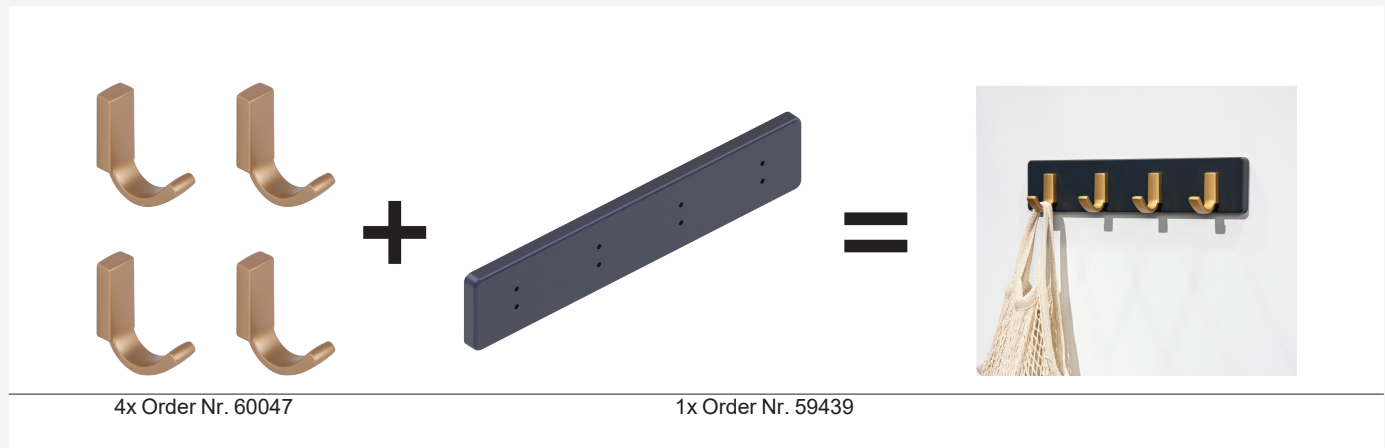

Order Nr. 60049

Matte Gold \$26.00

Order Nr. 60050

Compatible with Schwinn Item 88948 Hook Rack. 4 Hooks needed.
See pages 32-33 for details.

Create your own custom hook rack.

All Schwinn Originals hook designs can be mounted on the Schwinn Hook Rack in multiples of four to create a unique modular hanging solution.

Step 1

Choose your hook style and finish; four hooks needed per hook rack.

Step 2

Choose your hook rack color; silver or anthracite.

Step 3

Select the appropriate hole profile for your hooks; single hole or C/C 20 mm.

Once your order is placed (4 hooks plus 1 hook rack), Schwinn will do the assembly and ship your finished hook rack ready for installation, mounting hardware included.

Schwinn Item 88947 Hook Rack

Material: Painted MDF