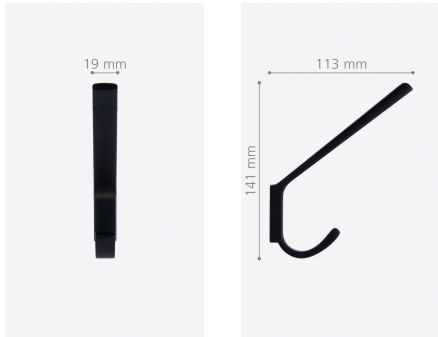

Schwinn Item 2Z360 Hook

Design: August Schatte

Material: Zamak

Environmental Information:

- Fully Recyclable
- Meets RoHS Standards

19 x 141 x 113 mm

C/C 20 mm; Countersunk for #8 Screw Head

Mounting Type: Concealed

Load Capacity: 44 lb

Provided Hardware: None

Polished Chrome $24.00

Order Nr. 60048

Matte Black $24.00

Order Nr. 60049

Matte Gold $26.00

Order Nr. 60050

Compatible with Schwinn Item 88948 Hook Rack. 4 Hooks needed.
See pages 32-33 for details.