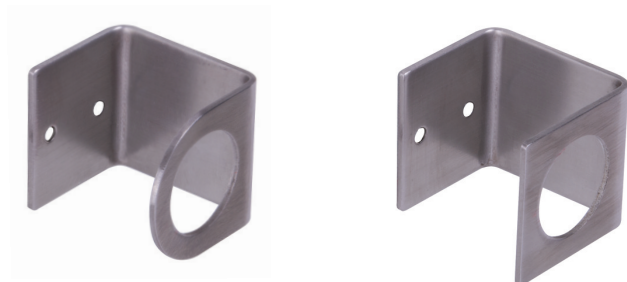

Schwinn Item 34003 Edge Pull

Design: Bodil Kjaer

Material: Stainless Steel Grade 303

Environmental Information:

- Fully Recyclable
 - Meets RoHS Standards
- ADA Compliant: Yes

48 x 44 x 50 mm

C/C 20 mm; #6 Wood Screw

Brushed Stainless Steel

\$15.00

Order Nr. 60014

Schwinn Item 34004 Edge Pull

Design: Bodil Kjaer

Material: Stainless Steel Grade 303

Environmental Information:

- Fully Recyclable
 - Meets RoHS Standards
- ADA Compliant: Yes