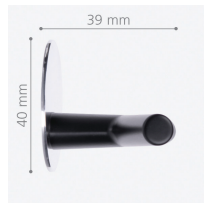

Jens Risom

A Danish Modern Pioneer

Jens Risom (1916-2016) was a Danish-American designer and businessman who took the USA by storm from the 1940s onward. He was one of the first designers to introduce modernist aesthetics and values of function and craftsmanship to the United States. Risom believed that design should be subtle and not take centerstage. Today many of his furniture designs are considered modern classics. Examples of Risom's designs can be seen in leading design museums around the world.

Schwinn Item 2Z352/16 Pull

Design: Jens Risom

Material: Zamak/Brass

Environmental Information:

1. Fully Recyclable
   - Meets RoHS Standards
2. ADA Compliant: Yes

115 x 40 x 39 mm

C/C 16 mm; M4 Thread

Matte Black/Brushed Brass $20.00

Order Nr. 60000

Polished Chrome/Polished Chrome $20.00

Order Nr. 60001

Matte Chrome/Matte Black $20.00

Order Nr. 60002