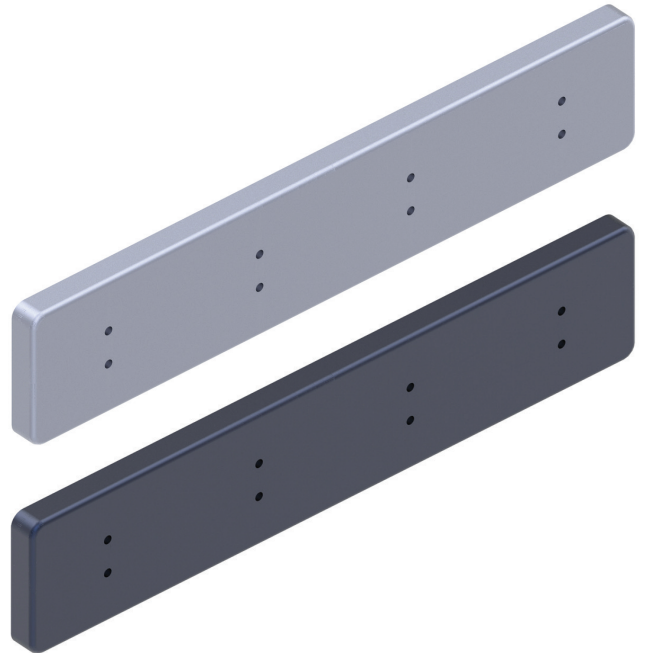

Schwinn Item 88947 Hook Rack

Material: Painted MDF

400 x 80 x 16 mm

Mounting Type: Concealed

Load Capacity: 55 lb

Provided Hardware: 4 Hook Mounting Screws, 2 Anchors, 2 Hook Screws

For use with 4 hooks each: Schwinn Items 88939, 88940 and 88941 (single hole).

Silver	$12.00
Order Nr. 59438	
Anthracite	$12.00
Order Nr. 59437	

Schwinn Item 88948 Hook Rack

Material: Painted MDF

400 x 80 x 16 mm

Mounting Type: Concealed

Load Capacity: 55 lb

Provided Hardware: 8 Hook Mounting Screws, 2 Anchors, 2 Hook Screws

For use with 4 hooks each: Schwinn Items 2Z354, 2Z360, 44683 and 34093 (C/C 20 mm).

Silver	$12.00
Order Nr. 59440	
Anthracite	$12.00