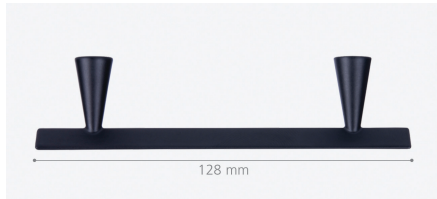

Schwinn Item 2Z348/96 Pull

128 x 12 x 25 mm

C/C 96 mm; M4 Thread

Polished Chrome	$13.00

Order Nr. 60021

Matte Black	$13.00

Order Nr. 60022

Matte Gold	$15.00

Order Nr. 60023