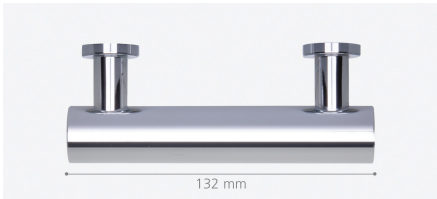

Schwinn Item 34018/96 Pull

132 x 26 x 49 mm

C/C 96 mm; M4 Thread

Polished Chrome

$53.00

Order Nr. 60099