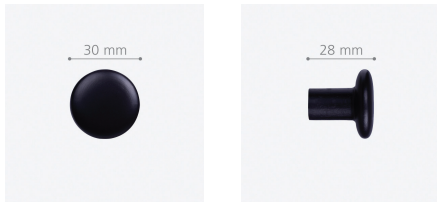

Schwinn Series 88941

Design: Nanna Ditzel
Material: Beech Wood
Environmental Information:
- Fully Recyclable

Schwinn Item 88941-30 Hook/Knob

30 x 28 mm
C/C 0 mm; M4 Thread
Mounting Type: Concealed
Provided Hardware: M4 Screw, M4 Mounting Bolt

Red Pantone 200C	$13.00
Order Nr. 60072	
Black Pantone 426C	$13.00
Order Nr. 60073	
Light Gray Pantone 430C	$13.00
Order Nr. 60074	
Dark Gray Pantone 431C	$13.00
Order Nr. 60075	
Terracotta Pantone 159C	$13.00
Order Nr. 60076	
Turquoise Green Pantone 321C	$13.00
Order Nr. 60077	
Turquoise Blue Pantone 632C	$13.00
Order Nr. 60078