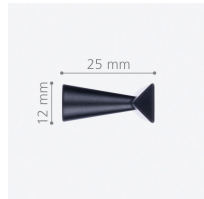

Schwinn Item 2Z348/96 Pull

128 x 12 x 25 mm

C/C 96 mm; M4 Thread

Polished Chrome	$13.00

Order Nr. 60021

Matte Black	$13.00

Order Nr. 60022

Matte Gold	$15.00

Order Nr. 60023