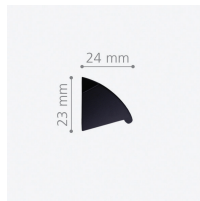

Schwinn Item 2Z346/96 Pull

Design Jens Risom

Material: Zamak

Environmental Information:

1. Fully Recyclable
   - Meets RoHS Standards
2. ADA Compliant: No

158 x 23 x 24 mm

C/C 96 mm; M4 Thread

Matte Black $22.00

Order Nr. 60008

Polished Chrome $22.00

Order Nr. 60009

Matte Gold $24.00

Order Nr. 60010