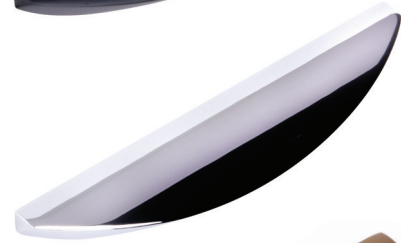

Schwinn Item 2Z346/96 Pull

Design Jens Risom

Material: Zamak

Environmental Information:

1. Fully Recyclable
   - Meets RoHS Standards
2. ADA Compliant: No

158 x 23 x 24 mm

C/C 96 mm; M4 Thread

Matte Black $22.00

Order Nr. 60008

Polished Chrome $22.00

Order Nr. 60009

Matte Gold $24.00

Order Nr. 60010