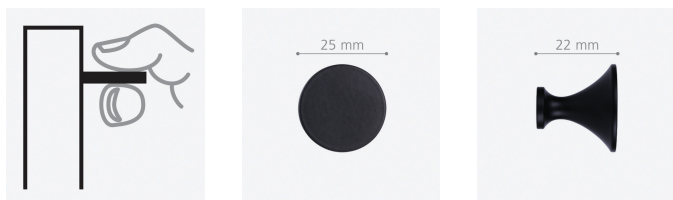

Schwinn Item 34007 Knob

Design: Paul McCobb

Material: Steel

Environmental Information:

- Fully Recyclable
- Meets RoHS Standards

ADA Compliant: No

20 x 29 mm

C/C 0 mm; M4 Thread

Polished Chrome	$18.00

Order Nr. 60030	

Matte Black	$18.00

Order Nr. 60031	

Matte Gold	$19.00

Order Nr. 60032	

Schwinn Item 34008 Knob

Design: Paul McCobb

Material: Steel

Environmental Information:

- Fully Recyclable
- Meets RoHS Standards

ADA Compliant: No

25 x 22 mm

C/C 0 mm; M4 Thread

Polished Chrome	$15.00

Order Nr. 60039	

Matte Black	$15.00

Order Nr. 60040	

Matte Gold	$17.00

Order Nr. 60041