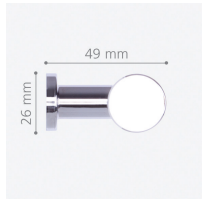

Schwinn Item 34018/96 Pull

132 x 26 x 49 mm

C/C 96 mm; M4 Thread

Polished Chrome

$53.00

Order Nr. 60099