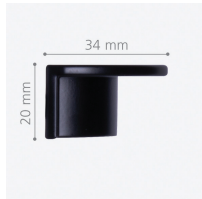

Schwinn Item 2Z365/64 Pull

79 x 20 x 34 mm

C/C 64 mm; M4 Thread

Provided Hardware: 7 mm Drill Bit, Short M4 Screws

Polished Chrome	$10.00

Order Nr. 60095

Matte Black	$10.00

Order Nr. 60096

Matte Gold	$11.00

Order Nr. 60097