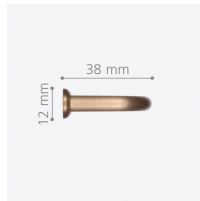

Schwinn Item 34036/256 Pull

268 x 12 x 38 mm

C/C 256 mm; M4 Thread

Brushed Brass $15.00

Order Nr. 60123