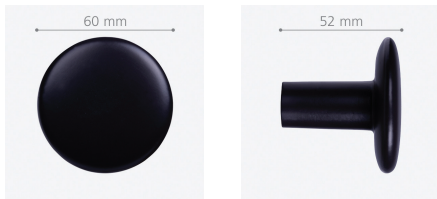

Schwinn Item 88941-60 Hook

60 x 52 mm
C/C 0 mm; M4 Thread
Mounting Type: Concealed
Provided Hardware: M4 Screw, M4 Mounting Bolt

Red Pantone 200C	$18.00
Order Nr. 60079	
Black Pantone 426C	$18.00
Order Nr. 60080	
Light Gray Pantone 430C	$18.00
Order Nr. 60081	
Dark Gray Pantone 431C	$18.00
Order Nr. 60082	
Terracotta Pantone 159C	$18.00
Order Nr. 60083	
Turquoise Green Pantone 321C	$18.00
Order Nr. 60084	
Turquoise Blue Pantone 632C	$18.00
Order Nr. 60085