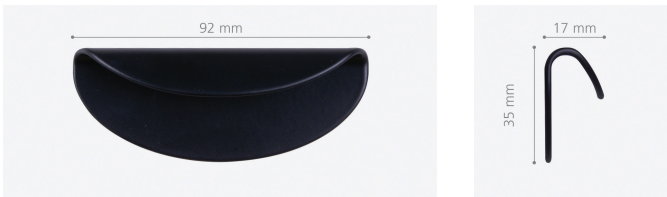

Schwinn Item 2Z367/64 Pull

92 x 35 x 17 mm

C/C 64 mm; M4 Thread

Provided Hardware: 7 mm Drill Bit, Short M4 Screws

Polished Chrome $10.00

Order Nr. 60089

Matte Black $10.00

Order Nr. 60090

Matte Gold $11.00

Order Nr. 60091